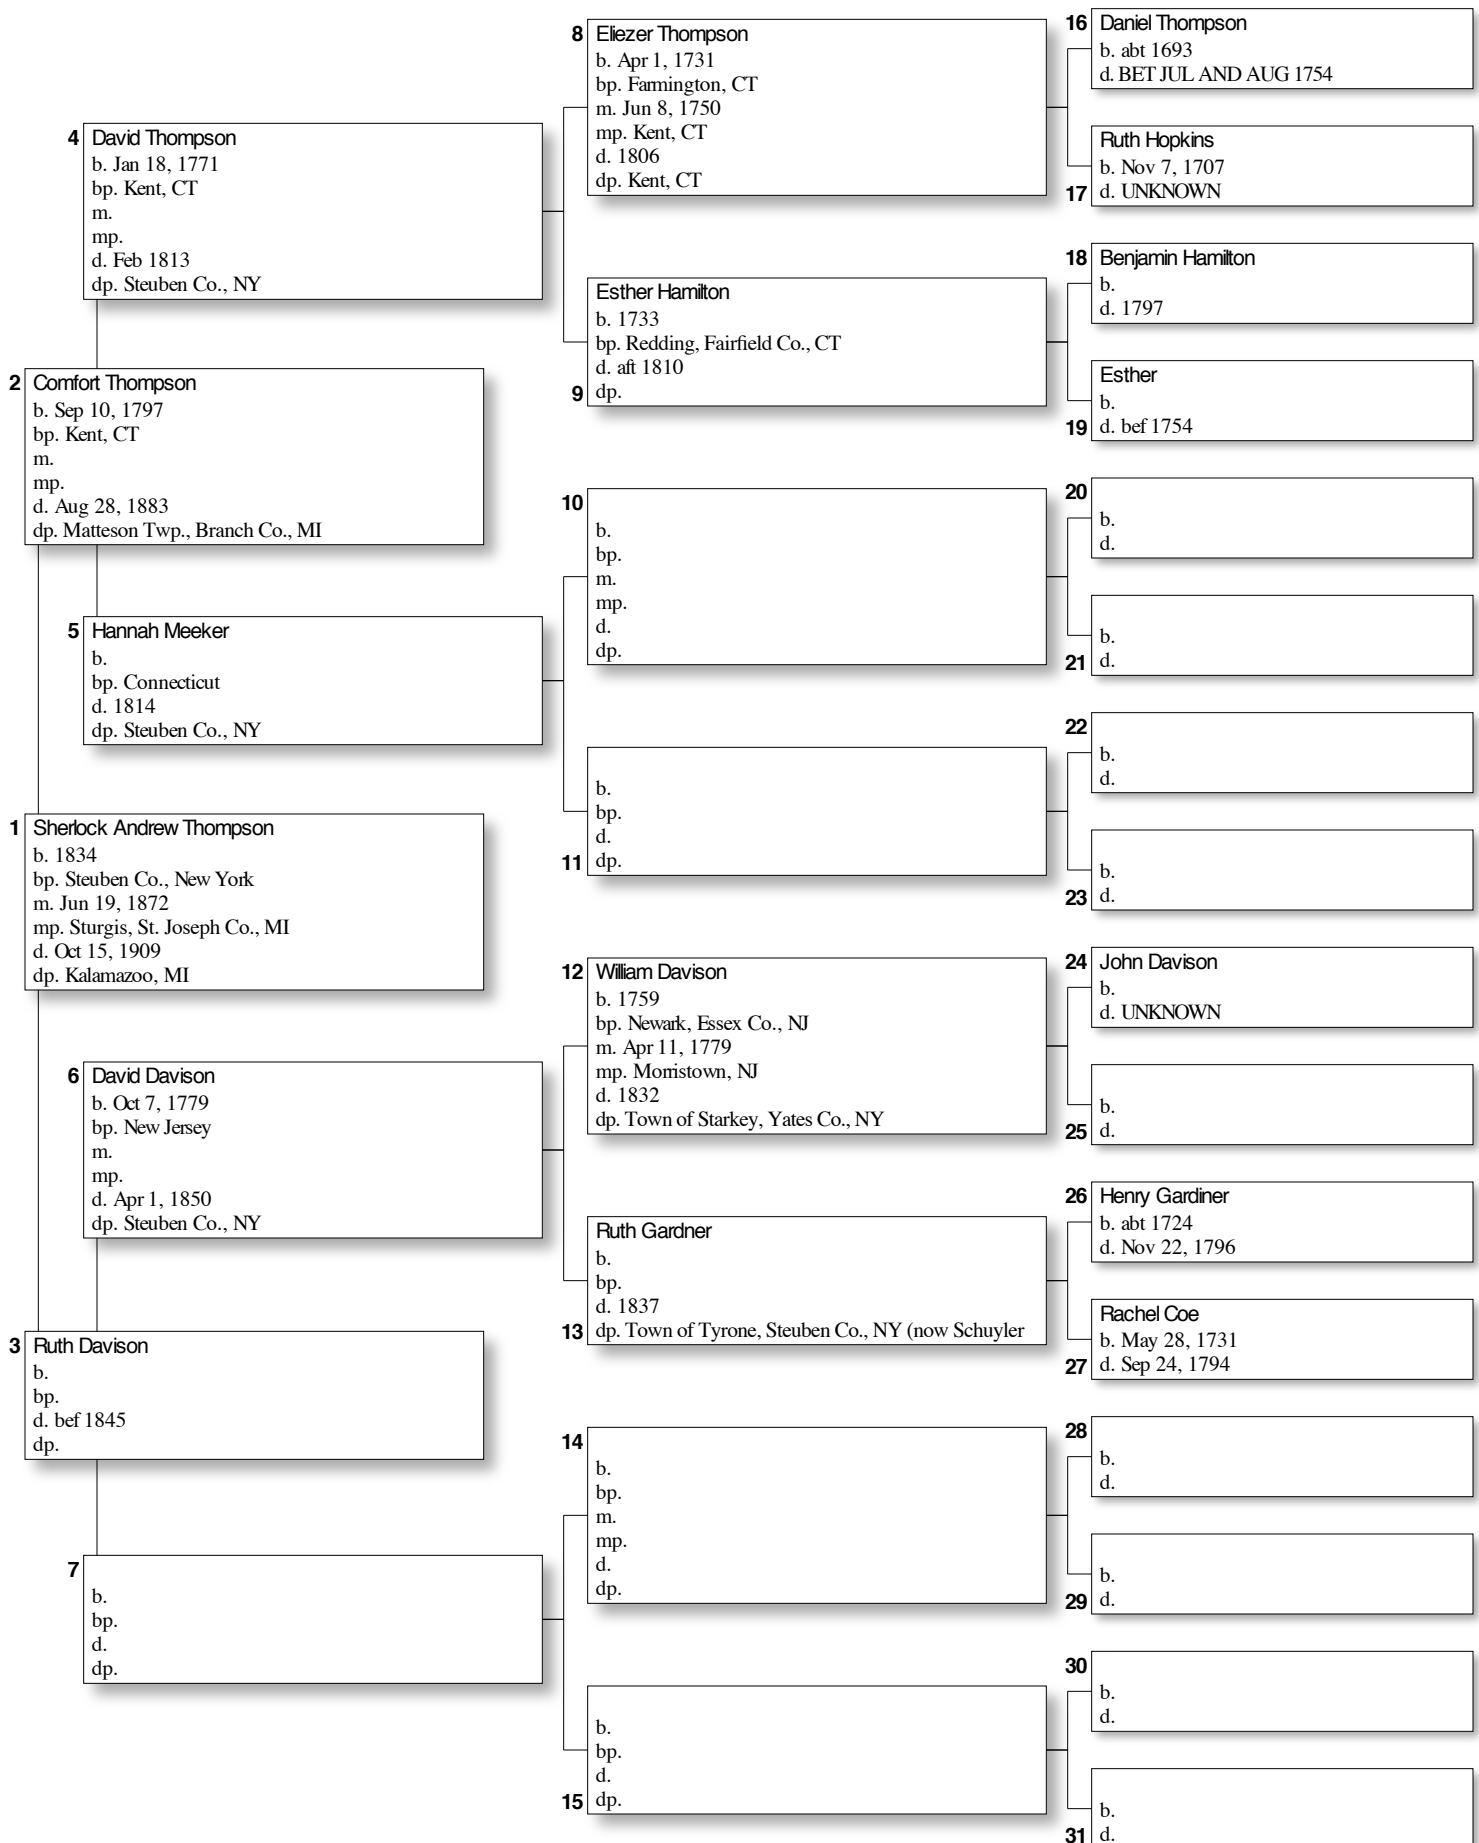

# Cascading Pedigree

<b>COE</b>	
Rachel	Chart #1, 27
<b>DAVISON</b>	
David	Chart #1, 6
John	Chart #1, 24
Ruth	Chart #1, 3
William	Chart #1, 12
<b>ESTHER</b>	
UNNAMED	Chart #1, 19
<b>GARDINER</b>	
Henry	Chart #1, 26
<b>GARDNER</b>	
Ruth	Chart #1, 13
<b>HAMILTON</b>	
Benjamin	Chart #1, 18
Esther	Chart #1, 9
<b>HOPKINS</b>	
Ruth	Chart #1, 17
<b>MEEKER</b>	
Hannah	Chart #1, 5
<b>THOMPSON</b>	
Comfort	Chart #1, 2
Daniel	Chart #1, 16
David	Chart #1, 4
Eliezer	Chart #1, 8
Sherlock Andrew	Chart #1, 1